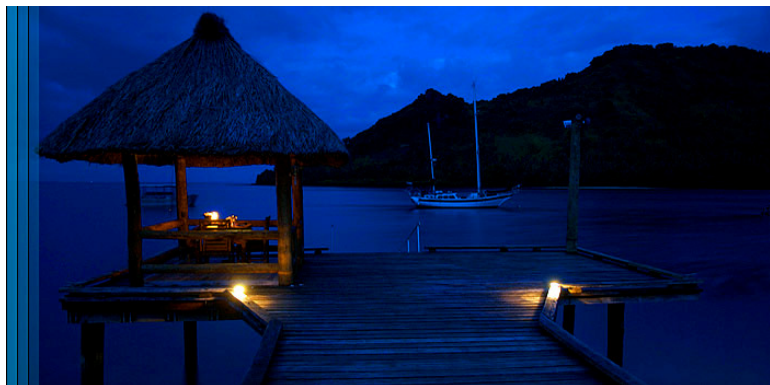

**INTERLINE  
RESERVATION  
SERVICE**

**INDUSTRY SPECIAL  
7 Night Fiji Package  
including meals  
5 Nights @ 4 Star Lalati Resort  
From **\$1199\*** (TA/AL/FF)**

Inclusions based on twin share:

- Return Air Pacific Flights ex Sydney/Brisbane/Melbourne
  - Air and Fuel Surcharges and Taxes
    - All Fiji VAT and HTT Taxes
    - Interline Res Booking Fee
  - 5 nights in Seaview Cottage at Lalati Resort
- 1 night in Superior Room at Tanoa International Hotel
- 1 night Garden View Room at The Pearl South Pacific
  - All meals whilst at Lalati Resort
- Breakfast at The Pearl South Pacific and Tanoa International
  - Return Boat transfers with Resort staff on board
- Return ground transfers in comfortable air conditioned vehicle
  - Meet and greet at Nadi airport
- Use of non motorised water sport activity and snorkelling gear